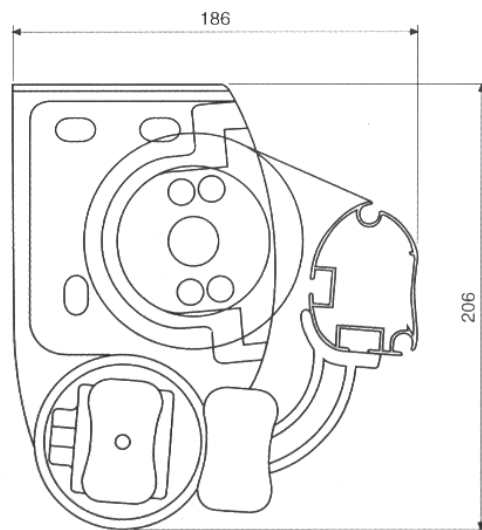

Tecno (standard)

Mounted with stainless steel components(chain, pivots, screws etc) and strengthened profiles secures the systems robustness

The arm ensures an even material tension in every position, offering an elegant and modern solution.

The Tecno arm has been created for our most demanding customers. We offer a solution that is both robust and hard-wearing

Safe & stylish

The Tecno arm is the only one in its category to incorporate the same profile in the 2 arm sections. Allowing the tecno to reach extensions of up to 2.5m with excellent behaviour in all weather conditions. Perfect for the Canary Islands

Call James for a free quote on: 626 778205 or 928 845298

SOL FUNDAS Y TOLDOS
COVERS & AWNINGS **TEX**