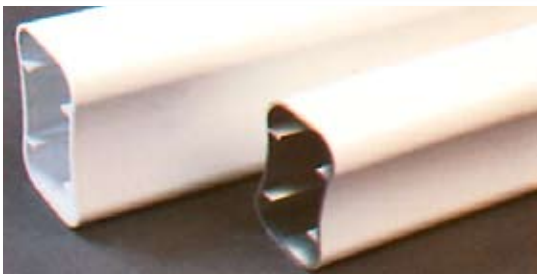

Tecno

Design & Reliability

Safe and stylish, the Tecno is the smallest yet strongest in its category

www.lanzaroteawnings.com

Call James for a free quote on: 626 778205 or 928 845298

SOL FUNDAS Y TOLDOS
TEX
COVERS & AWNINGS

Tecno (standard)

Mounted with stainless steel components(chain, pivots, screws etc) and strengthened profiles secures the systems robustness

The arm ensures an even material tension in every position, offering an elegant and modern solution.

The Tecno arm has been created for our most demanding customers. We offer a solution that is both robust and hard-wearing

Safe & stylish

The Tecno arm is the only one in its category to incorporate the same profile in the 2 arm sections. Allowing the tecno to reach extensions of up to 2.5m with excellent behaviour in all weather conditions. Perfect for the Canary Islands