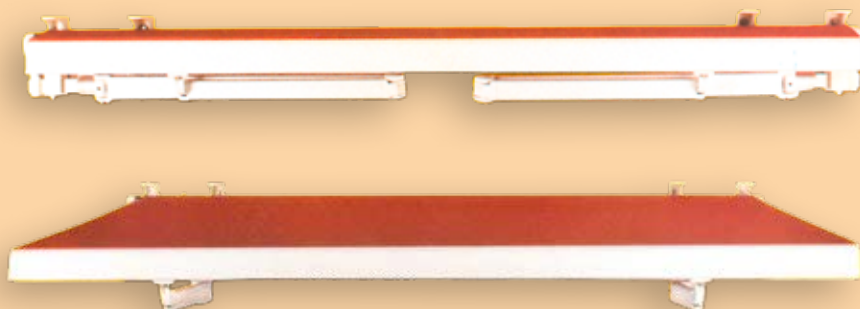

SOL FUNDAS Y TOLDOS
TEX
COVERS & AWNINGS

Monobloc Plus

The new regulation system is simpler and simultaneously much stronger, perfect for Lanzarote's climate...

With reduced dimensions when closed, the Monobloc can reach extensions of up to 3m

The techno arm assures the tenseness of the canvas in each position of the awning, offering in addition an elegant and new aesthetic outlook

Soltex only uses guaranteed and accredited materials of premium quality in the EU, stainless steel screwing and aluminium profiles laquered under the Qualicoat standard

Force & Beauty

This system, mounted on a cross section of aluminium bar of 40x40x3 allows the fitting of installations with large dimensions, increasing the assembly possibilities and reducing maintenance